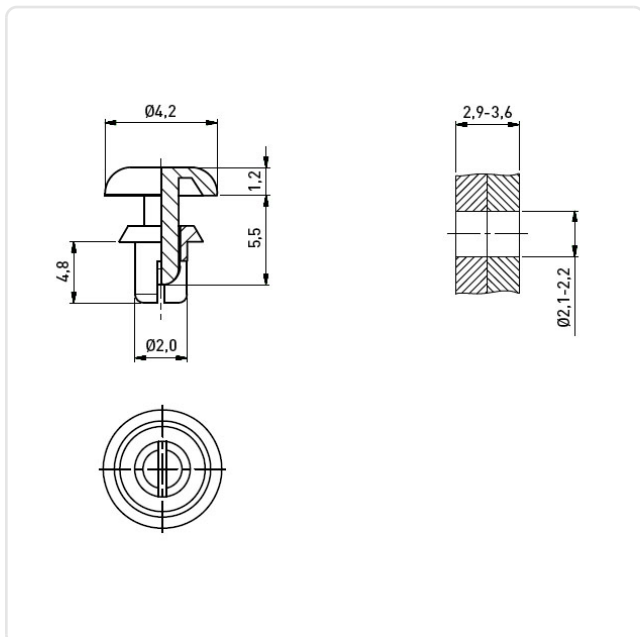

Article datasheet

Drive Rivet Ø2.0 | 2.9-3.6 Polyamide 6 black

Article-No.: 072.21.130

Image may be similar

Color:	Black
Flammability Class:	UL94-V2
Head Diameter [mm]:	4.2
Head Height [mm]:	1.2
Length [mm]:	4.8
Material:	PA 6.0
Material Group:	Plastic
Model:	removable
Mounting Hole Range [mm]:	2.1-2.2
Panel Thickness [mm]:	2,9-3,6
Rivet Diameter [mm]:	2
Weight:	0.04g
Conformities:	

You can find all information on the web on our article detail page
[Drive Rivet Ø2.0 | 2.9-3.6 Polyamide 6 black](#)

Would you like individual advice?

We look forward to your email to products@ettinger.de.