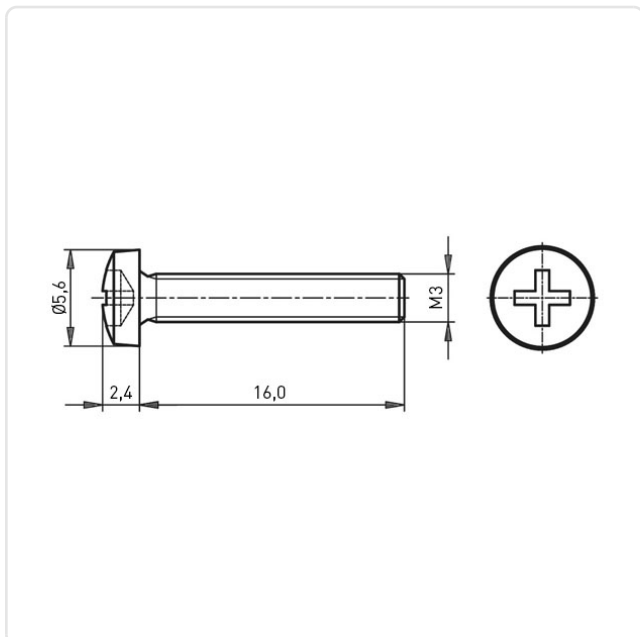

Article datasheet

Pan Head Screw ISO7045 M3x16 Polyamide 6.6 Natural Cross Recessed

Article-No.: 001.47.366

Image may be similar

Actuator Size:	Phillips PH1
Color:	Natural
DIN/ISO:	ISO7045
Drive Type:	Cross Recess / Phillips-H
Flammability Class:	UL94-V2
Head Diameter [mm]:	6
Head Height [mm]:	2.4
Head Shape:	Pan Head
Length [mm]:	16
Material:	PA 6.6
Material Group:	Plastic
Thread Size:	M3
Weight:	0.14g
Conformities:	

You can find all information on the web on our article detail page
[Pan Head Screw ISO7045 M3x16 Polyamide 6.6 Natural Cross Recessed](#)

Would you like individual advice?

We look forward to your email to products@ettinger.de.