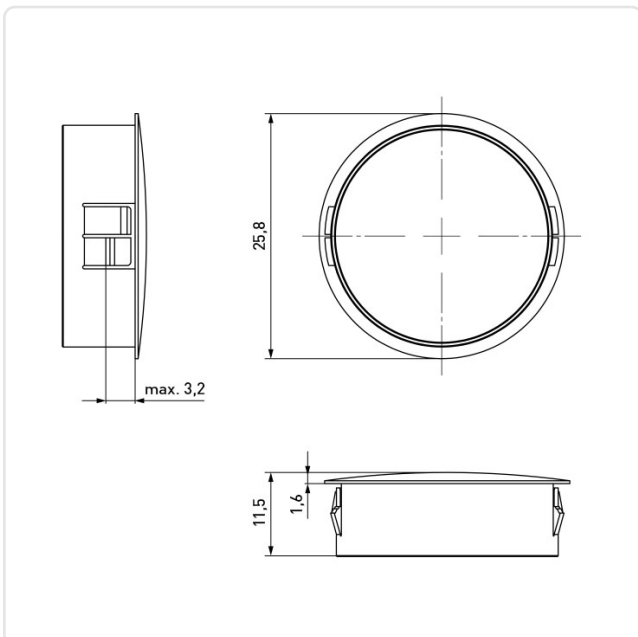

Article datasheet

Dome Plugs with thin edge / and locking fingers

Article-No.: 014.08.229

Image may be similar

Color:	White
Flammability Class:	UL94-V2
Head Diameter [mm]:	25.8
Head Height [mm]:	1.6
Material:	PA 6.6
Material Group:	Plastic
Model:	Snap-In
Mounting Hole [mm]:	22.2
Panel Thickness [mm]:	max. 3,2 mm
Weight:	1.94g
Conformities:	

You can find all information on the web on our article detail page

[Dome Plugs with thin edge / and locking fingers](#)

Would you like individual advice?

We look forward to your email to products@ettinger.de.