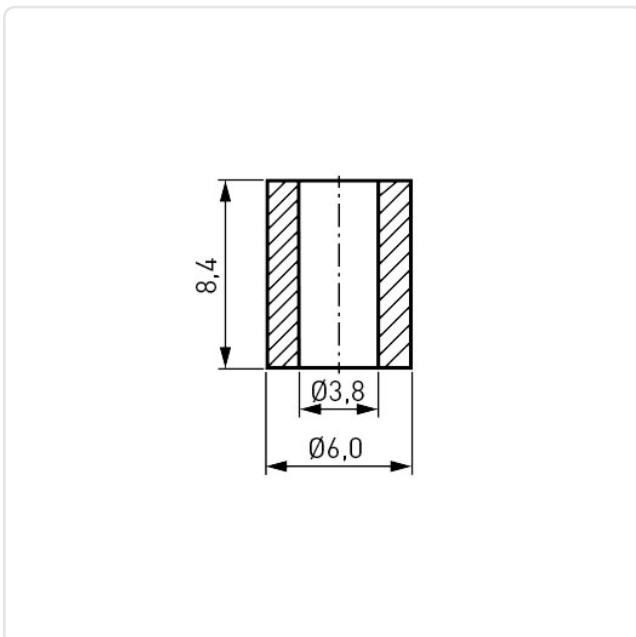

Article datasheet

Ceramic Round Spacer $\varnothing 3.8/6.0 \times 8.4$ C221

Article-No.: 013.89.308

Image may be similar

Inner Diameter [mm]: 3.8
Length [mm]: 8.4
Material: Ceramic C221
Material Group: Ceramic C221
Model: Smooth Ends
Outer Diameter [mm]: 6
Weight: 0.36g
Conformities:

You can find all information on the web on our article detail page
[Ceramic Round Spacer \$\varnothing 3.8/6.0 \times 8.4\$ C221](#)

Would you like individual advice?

We look forward to your email to products@ettinger.de.