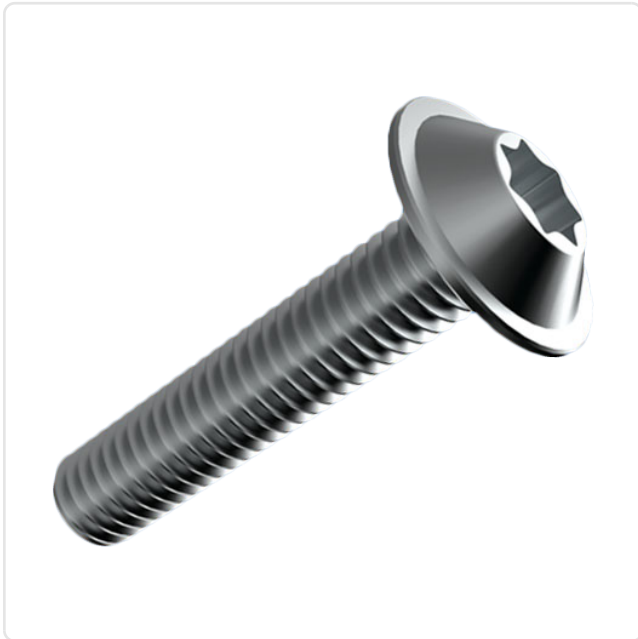

Article datasheet

Flat Head Screw M5x16 A2 Plain ST STL TX Button Head w/ Collar

Article-No.: 001.52.562

Image may be similar

Actuator Size:	Torx T25
Drive Type:	TORX
Finish:	Plain
Head Diameter [mm]:	12
Head Height [mm]:	3.8
Head Shape:	Button Head with Collar
Length [mm]:	16
Material:	Stainless Steel AISI 304 / A2
Material Group:	Stahl rostfrei
Thread Size:	M5
Weight:	3.45g
Conformities:	

You can find all information on the web on our article detail page

[Flat Head Screw M5x16 A2 Plain ST STL TX Button Head w/ Collar](#)

Would you like individual advice?

We look forward to your email to products@ettinger.de.