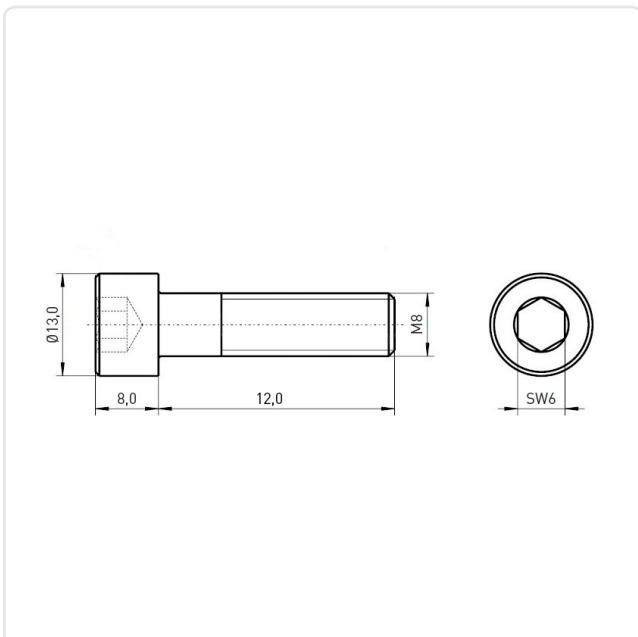

Article datasheet

Socket Head Screw ISO4762 M8x12 Stainless Steel A2 Hexagon

Article-No.: 001.16.852

Image may be similar

Actuator Size:	Hexagon Socket Hex6
DIN/ISO:	ISO4762
Drive Type:	Hexagon Socket
Finish:	Plain
Head Diameter [mm]:	13
Head Height [mm]:	8
Head Shape:	Cheese Head
Length [mm]:	12
Material:	Stainless Steel AISI 304 / A2
Material Group:	Stahl rostfrei
Thread Size:	M8
Weight:	10.12g
Conformities:	

You can find all information on the web on our article detail page

[Socket Head Screw ISO4762 M8x12
Stainless Steel A2 Hexagon](#)

Would you like individual advice?

We look forward to your email to products@ettinger.de.