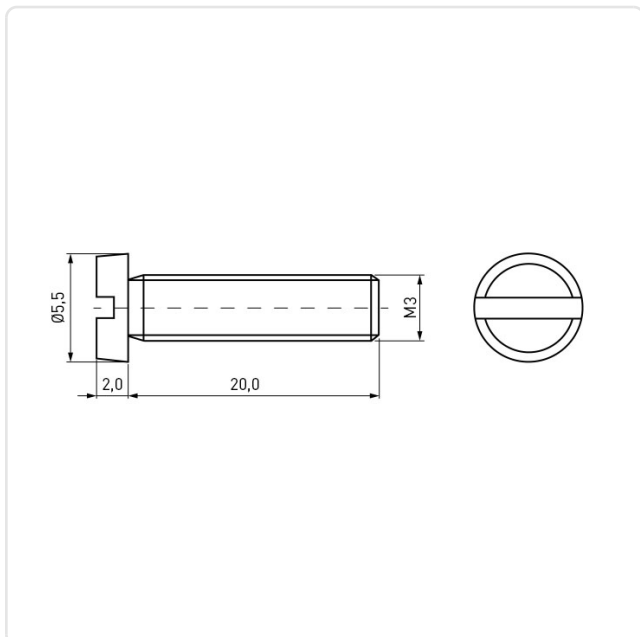

## Cheese Head Screw ISO1207 M3x20 PA-66 Natural Slotted

Article-No.: 001.44.376

Image may be similar

Color:	Natural
DIN/ISO:	ISO1207
Drive Type:	Slotted
Flammability Class:	UL94-V2
Head Diameter [mm]:	5.5
Head Height [mm]:	2
Head Shape:	Cheese Head
Length [mm]:	20
Material:	PA 6.6
Material Group:	Plastic
Thread Size:	M3
Weight:	0.16g
Conformities:	

You can find all information on the web on our article detail page

[Cheese Head Screw ISO1207 M3x20 PA-66 Natural Slotted](#)

Would you like individual advice?

We look forward to your email to [products@ettinger.de](mailto:products@ettinger.de).