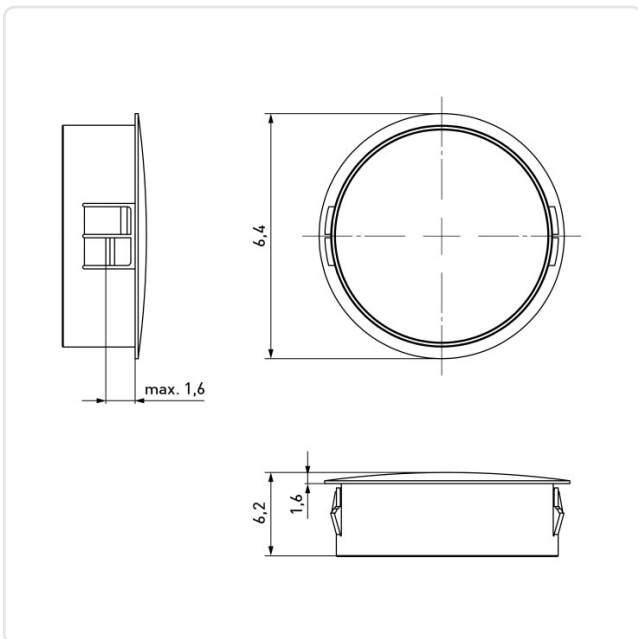

Article datasheet

Dome Plugs with thin edge / flat bk 4,8/1,6, PA, black

Article-No.: 014.08.040

Image may be similar

Color:	Black
Flammability Class:	UL94-V2
Head Diameter [mm]:	6.4
Head Height [mm]:	1.1
Material:	PA 6.6
Material Group:	Plastic
Model:	Snap-In
Mounting Hole [mm]:	4.8
Panel Thickness [mm]:	max. 1,6 mm
Weight:	0.08g
Conformities:	

You can find all information on the web on our article detail page

[Dome Plugs with thin edge / flat bk 4,8/1,6, PA, black](#)

Would you like individual advice?

We look forward to your email to products@ettinger.de.