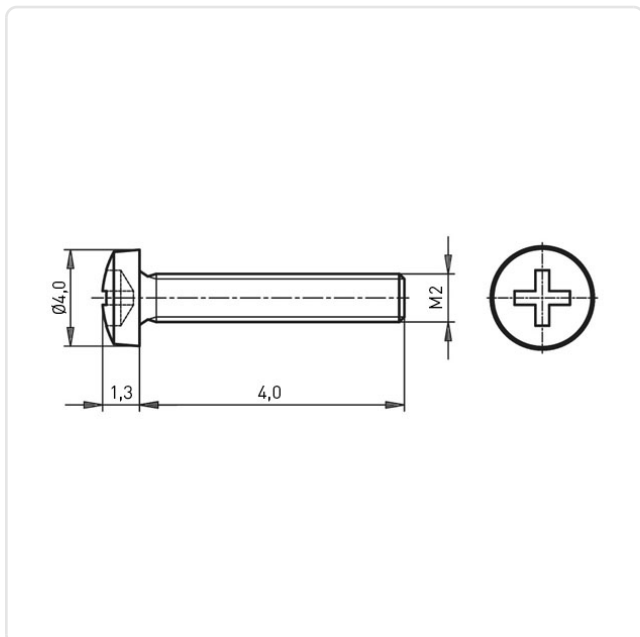

Article datasheet

Pan Head Screw ISO7045 M2x4 Polyamide 6.6 Natural Cross Recessed

Article-No.: 001.47.106

Image may be similar

Actuator Size:	Phillips PH1
Color:	Natural
DIN/ISO:	ISO7045
Drive Type:	Cross Recess / Phillips-H
Flammability Class:	UL94-V2
Head Diameter [mm]:	4
Head Height [mm]:	1.6
Head Shape:	Pan Head
Length [mm]:	4
Material:	PA 6.6
Material Group:	Plastic
Thread Size:	M2
Weight:	0.03g
Conformities:	

You can find all information on the web on our article detail page
[Pan Head Screw ISO7045 M2x4 Polyamide 6.6 Natural Cross Recessed](#)

Would you like individual advice?

We look forward to your email to products@ettinger.de.