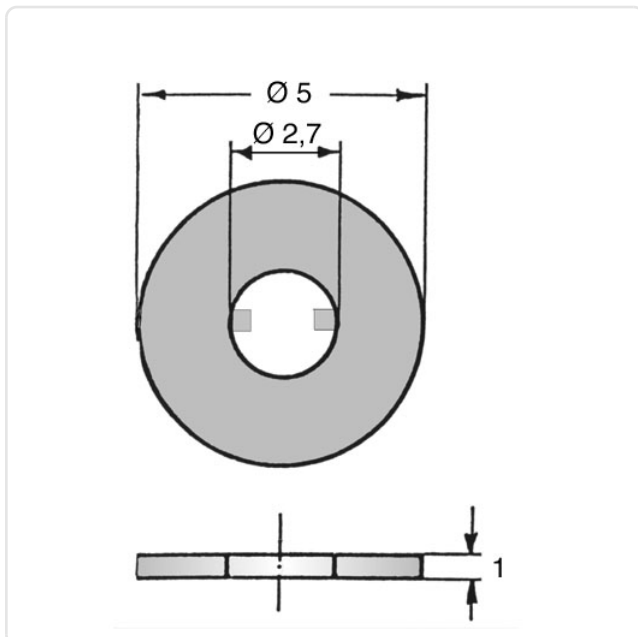

Article datasheet

Captive Washer Ø2.7/5.0 x 1.0 Polyamide 6 natural

Article-No.: 003.72.051

Image may be similar

Color: Natural
For Thread Size: M2.5
Height [mm]: 1
Inner Diameter [mm]: 2.7
Material: PA 6.0
Material Group: Plastic
Outer Diameter [mm]: 5
Weight: 0.02g
Conformities:

You can find all information on the web on our article detail page

[Captive Washer Ø2.7/5.0 x 1.0 Polyamide 6 natural](#)

Would you like individual advice?

We look forward to your email to products@ettinger.de.