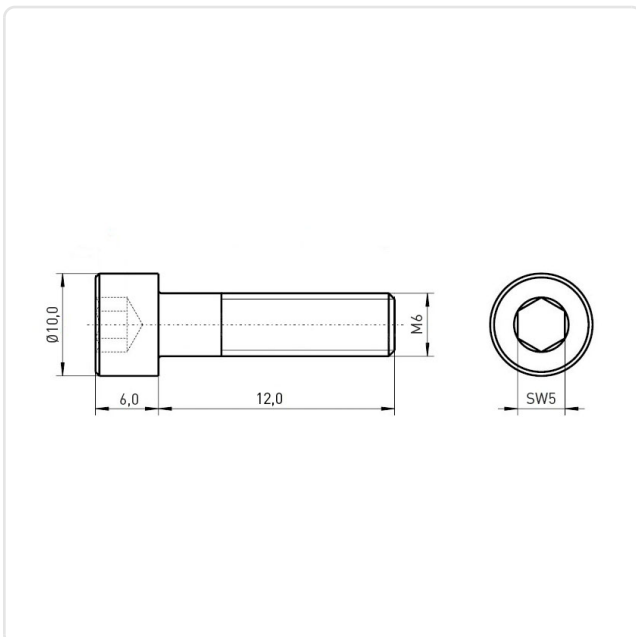

Article datasheet

Socket Head Screw ISO4762 M6x12 Steel 8.8 Zinc Plated Hexagon

Article-No.: 001.16.651

Image may be similar

Actuator Size:	Hexagon Socket Hex5
DIN/ISO:	ISO4762
Drive Type:	Hexagon Socket
Finish:	Galvanized, Blue, 5 µm, A2K
Head Diameter [mm]:	10
Head Height [mm]:	6
Head Shape:	Cheese Head
Length [mm]:	12
Material:	Steel 8.8
Material Group:	Stahl
Thread Size:	M6
Weight:	4.78g
Conformities:	

You can find all information on the web on our article detail page

[Socket Head Screw ISO4762 M6x12 Steel 8.8 Zinc Plated Hexagon](#)

Would you like individual advice?

We look forward to your email to products@ettinger.de.