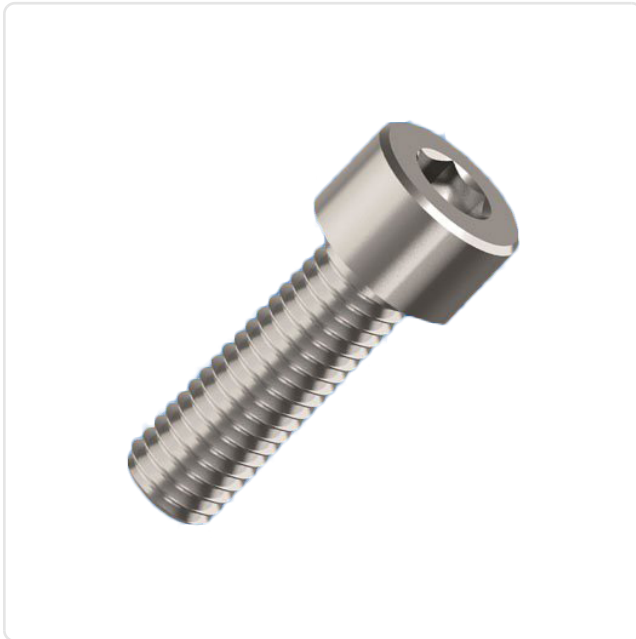

Article datasheet

Socket Head Screw ISO4762 M6x12 Steel 8.8 Zinc Plated Hexagon

Article-No.: 001.16.651

Image may be similar

Actuator Size:	Hexagon Socket Hex5
DIN/ISO:	ISO4762
Drive Type:	Hexagon Socket
Finish:	Galvanized, Blue, 5 µm, A2K
Head Diameter [mm]:	10
Head Height [mm]:	6
Head Shape:	Cheese Head
Length [mm]:	12
Material:	Steel 8.8
Material Group:	Stahl
Thread Size:	M6
Weight:	4.78g
Conformities:	

You can find all information on the web on our article detail page

[Socket Head Screw ISO4762 M6x12 Steel 8.8 Zinc Plated Hexagon](#)

Would you like individual advice?

We look forward to your email to products@ettinger.de.