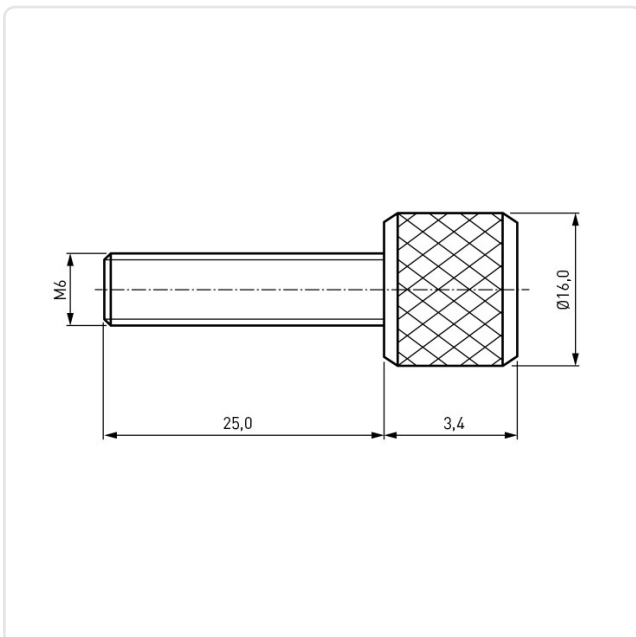

Article datasheet

Knurled Thumb Screw M6x25 Polyamide 6.6 black Vertical Knurl

Article-No.: 001.49.4280

Image may be similar

Color:	Black
Head Diameter [mm]:	16
Head Height [mm]:	3.4
Head Shape:	Cheese Head
Knurling:	Diamond Knurl
Length [mm]:	25
Material:	PA 6.6
Material Group:	Plastic
Thread Size:	M6
Weight:	1.32g
Conformities:	<div style="display: flex; align-items: center; gap: 10px;"> <div style="border: 1px solid green; padding: 2px; font-size: 8px;">Reach COMPLIANT</div> <div style="border: 1px solid red; padding: 2px; font-size: 8px;">RoHS NOT COMPLIANT</div> <div style="border: 1px solid red; padding: 2px; font-size: 8px;">SVHC NOT COMPLIANT</div> </div>

You can find all information on the web on our article detail page

[Knurled Thumb Screw M6x25 Polyamide 6.6 black Vertical Knurl](#)

Would you like individual advice?

We look forward to your email to products@ettinger.de.