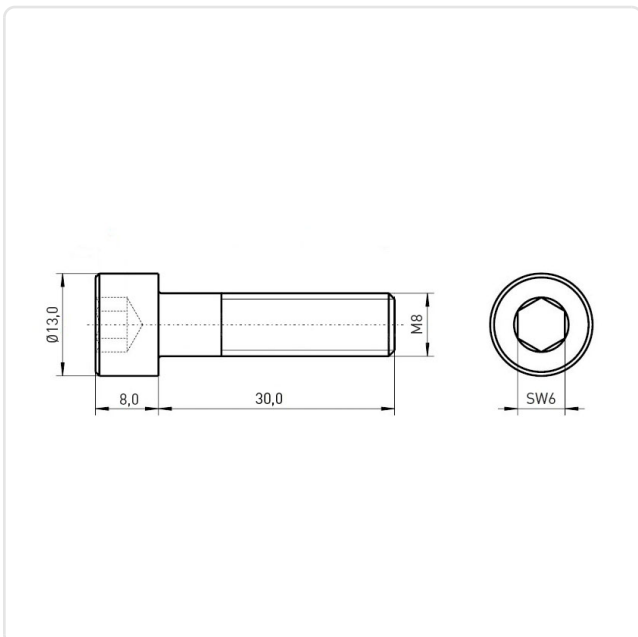

Article datasheet

Socket Head Screw ISO4762 M8x30 Steel 8.8 Zinc Plated Hexagon

Article-No.: 001.16.891

Image may be similar

Actuator Size:	Hexagon Socket Hex6
DIN/ISO:	ISO4762
Drive Type:	Hexagon Socket
Finish:	Galvanized, Blue, 5 µm, A2K
Head Diameter [mm]:	13
Head Height [mm]:	8
Head Shape:	Cheese Head
Length [mm]:	30
Material:	Steel 8.8
Material Group:	Stahl
Thread Size:	M8
Weight:	16.4g
Conformities:	

You can find all information on the web on our article detail page

[Socket Head Screw ISO4762 M8x30 Steel 8.8 Zinc Plated Hexagon](#)

Would you like individual advice?

We look forward to your email to products@ettinger.de.