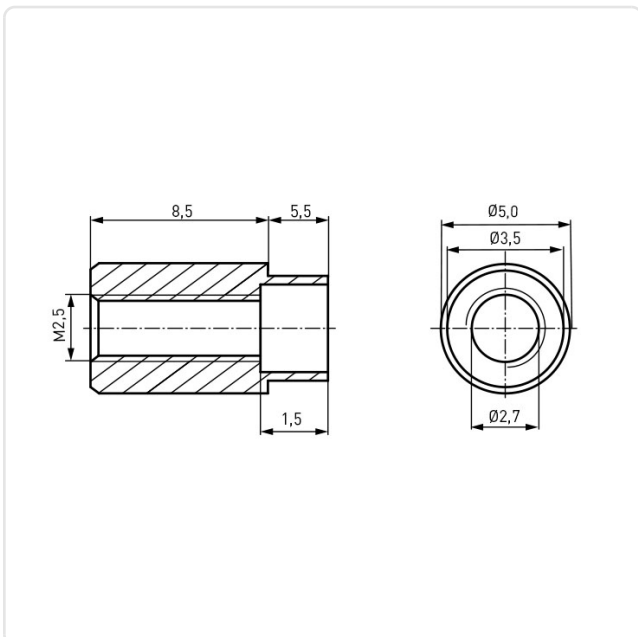

Article datasheet

Rivet Bush M2.5x8.5 | 1.5 Plain Stainless Steel

Article-No.: 002.72.839

Image may be similar

Finish: Plain
 Height [mm]: 8.5
 Material: Stainless Steel AISI 303 / X8CrNiS18-9
 Material Group: Stainless Steel
 Outer Diameter [mm]: 5
 Panel Hole Ø [mm]: 3.6
 Thread Size: M2.5
 Weight: 0.99g
 Conformities:

You can find all information on the web on our article detail page

[Rivet Bush M2.5x8.5 | 1.5 Plain Stainless Steel](#)

Would you like individual advice?

We look forward to your email to products@ettinger.de.