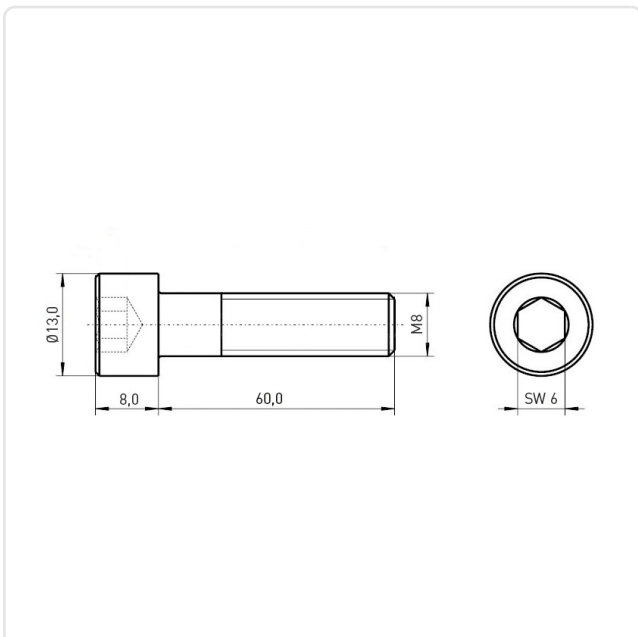

Article datasheet

Socket Head Screw ISO4762 M8x60 Polyamide 6.6 Natural Hexagon

Article-No.: 001.48.2070

Image may be similar

Actuator Size:	Hexagon Socket Hex6
Color:	Natural
DIN/ISO:	ISO4762
Drive Type:	Hexagon Socket
Head Diameter [mm]:	13
Head Height [mm]:	8
Head Shape:	Cheese Head
Length [mm]:	60
Material:	PA 6.6
Material Group:	Plastic
Thread Size:	M8
Weight:	3.636g
Conformities:	

You can find all information on the web on our article detail page

[Socket Head Screw ISO4762 M8x60 Polyamide 6.6 Natural Hexagon](#)

Would you like individual advice?

We look forward to your email to products@ettinger.de.