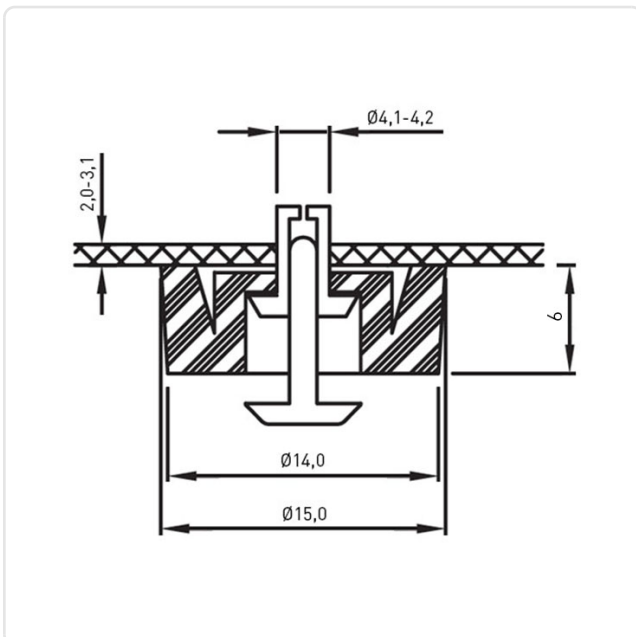

Article datasheet

Rivet Foot Ø15.0x6.0 TPE black

Article-No.: 017.76.367

Image may be similar

Color:	Black
Diameter [mm]:	15
Flammability Class:	UL94-HB
Height [mm]:	6
Material:	TPR - Thermoplastic Elastomer
Material Group:	Plastic
Panel Hole Ø [mm]:	5.1
Panel Thickness [mm]:	0,8-1,2
Weight:	0.75g
Conformities:	<div style="display: flex; gap: 10px;"> <div style="border: 1px solid black; padding: 2px; text-align: center;">Reach COMPLIANT ✓</div> <div style="border: 1px solid black; padding: 2px; text-align: center;">RoHS COMPLIANT ✓</div> <div style="border: 1px solid black; padding: 2px; text-align: center;">SVHC COMPLIANT ✓</div> </div>

You can find all information on the web on our article detail page

[Rivet Foot Ø15.0x6.0 TPE black](#)

Would you like individual advice?

We look forward to your email to products@ettinger.de.

Subject to change and errors.