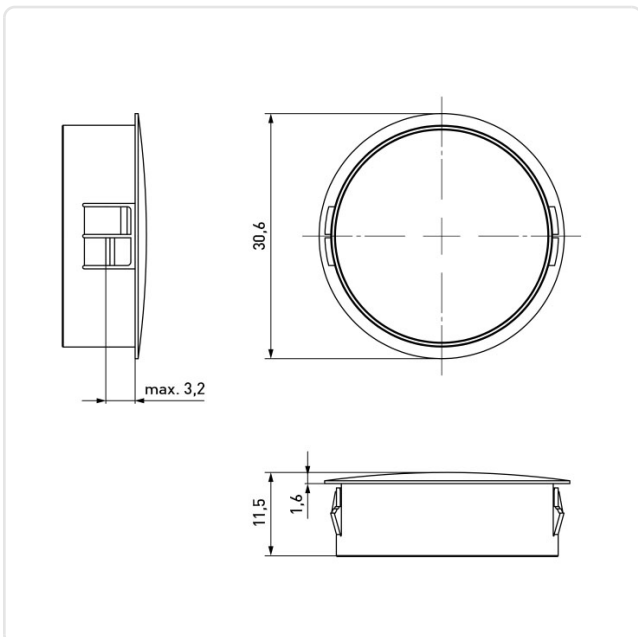

Article datasheet

Dome Plugs with thin edge / and locking fingers

Article-No.: 014.08.250

Image may be similar

Color:	Black
Flammability Class:	UL94-V2
Head Diameter [mm]:	30.6
Head Height [mm]:	1.6
Material:	PA 6.6
Material Group:	Plastic
Model:	Snap-In
Mounting Hole [mm]:	25.4
Panel Thickness [mm]:	max. 3,2 mm
Weight:	2.28g
Conformities:	

You can find all information on the web on our article detail page

[Dome Plugs with thin edge / and locking fingers](#)

Would you like individual advice?

We look forward to your email to products@ettinger.de.