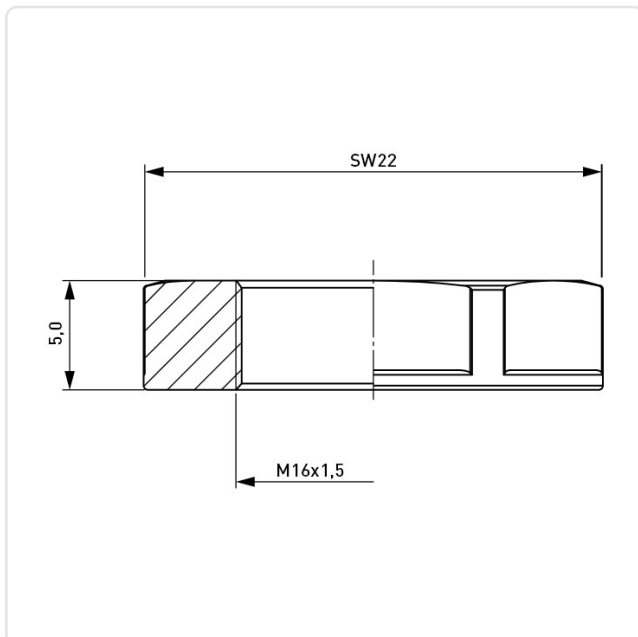

Article datasheet

Hex Nut M16 SW22x1.5 Polyamid 6 RAL 7035 lightgrey

Article-No.: 014.85.167

Manufacturer: LAPP

Manufacturer article-no.: 53119013

Image may be similar

AF / OD [mm]: 22
Color: Gray
Height [mm]: 5
Material: PA 6.0 25% GF
Material Group: Plastic
Model: Counter Nut
Thread Size: M16
Weight: 1.47g
Conformities:

You can find all information on the web on our article detail page

[Hex Nut M16 SW22x1.5 Polyamid 6 RAL 7035 lightgrey](#)

Would you like individual advice?

We look forward to your email to products@ettinger.de.