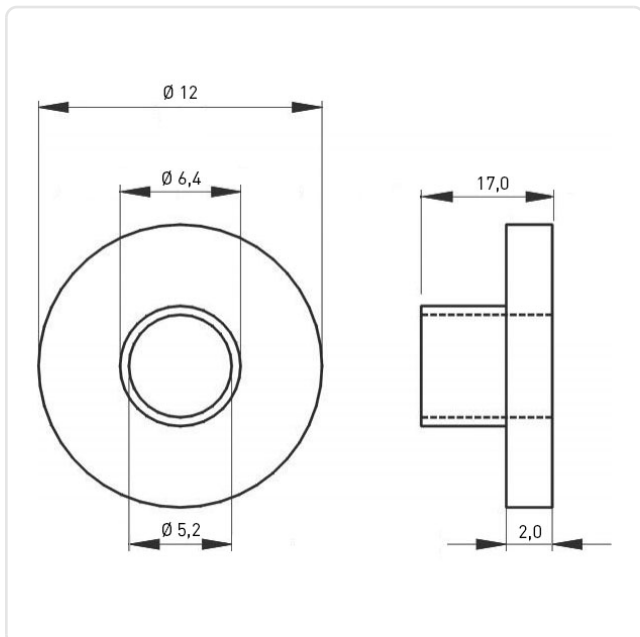

Article datasheet

**Shoulder Washer / 5.2X6.4X12.0X17.0 / PA/GF / black**

Article-No.: 003.19.057

Image may be similar

Color:	Black
Flammability Class:	UL94-HB
Height [mm]:	17
Inner Diameter [mm]:	5.2
Lug Diameter [mm]:	6.4
Material:	PA 6.6 25% GF
Model:	With High Lug
Outer Diameter [mm]:	12
Weight:	0.47g
Conformities:	  

You can find all information on the web on our article detail page

[Shoulder Washer / 5.2X6.4X12.0X17.0 / PA/GF / black](#)

Would you like individual advice?

We look forward to your email to [products@ettinger.de](mailto:products@ettinger.de).