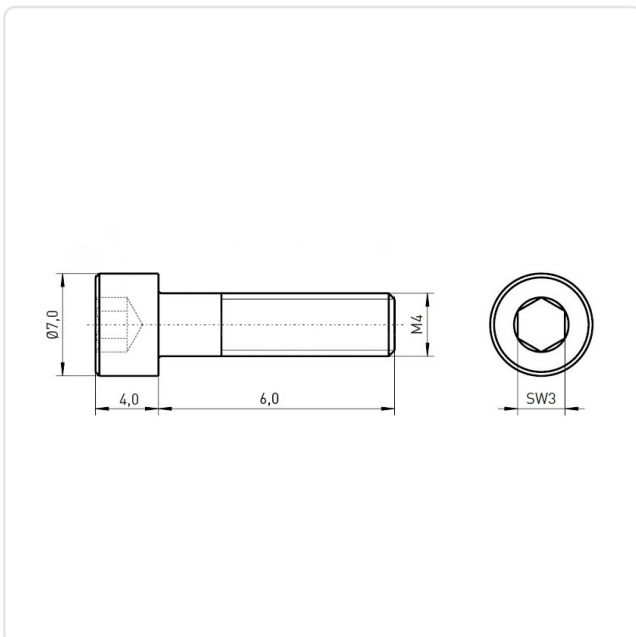

Article datasheet

Socket Head Screw ISO4762 M4x6 Stainless Steel A2 Hexagon

Article-No.: 001.16.422

Image may be similar

Actuator Size:	Hexagon Socket Hex3
DIN/ISO:	ISO4762
Drive Type:	Hexagon Socket
Finish:	Plain
Head Diameter [mm]:	7
Head Height [mm]:	4
Head Shape:	Cheese Head
Length [mm]:	6
Material:	Stainless Steel AISI 304 / A2
Material Group:	NULL
Thread Size:	M4
Weight:	1.39g
Conformities:	

You can find all information on the web on our article detail page

[Socket Head Screw ISO4762 M4x6
Stainless Steel A2 Hexagon](#)

Would you like individual advice?

We look forward to your email to products@ettinger.de.