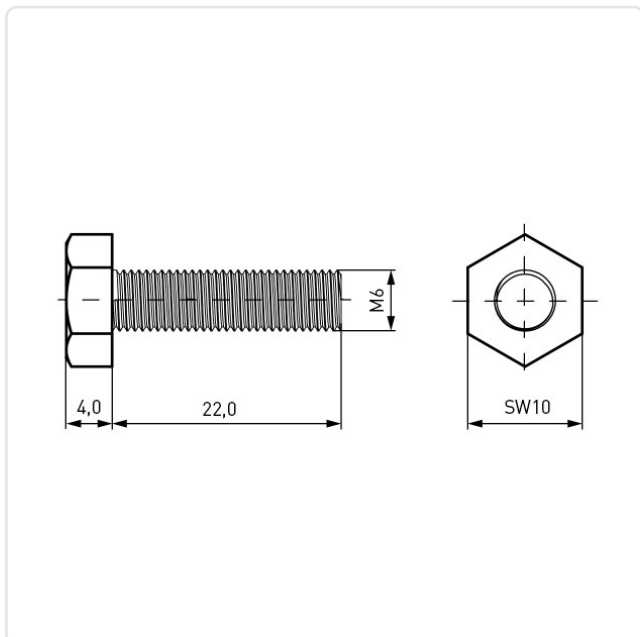

Article datasheet

Hexagon Head Screw ISO4017 M6x22 Polyamide 6.6 Natural

Article-No.: 001.43.6130

Image may be similar

Actuator Size:	Hexagon Hex10
Color:	Natural
DIN/ISO:	ISO4017
Drive Type:	Hexagon
Head Diameter [mm]:	10
Head Height [mm]:	4
Head Shape:	Hexagon Head
Length [mm]:	22
Material:	PA 6.6
Material Group:	Plastic
Thread Size:	M6
Weight:	0.912g
Conformities:	

You can find all information on the web on our article detail page

[Hexagon Head Screw ISO4017 M6x22 Polyamide 6.6 Natural](#)

Would you like individual advice?

We look forward to your email to products@ettinger.de.