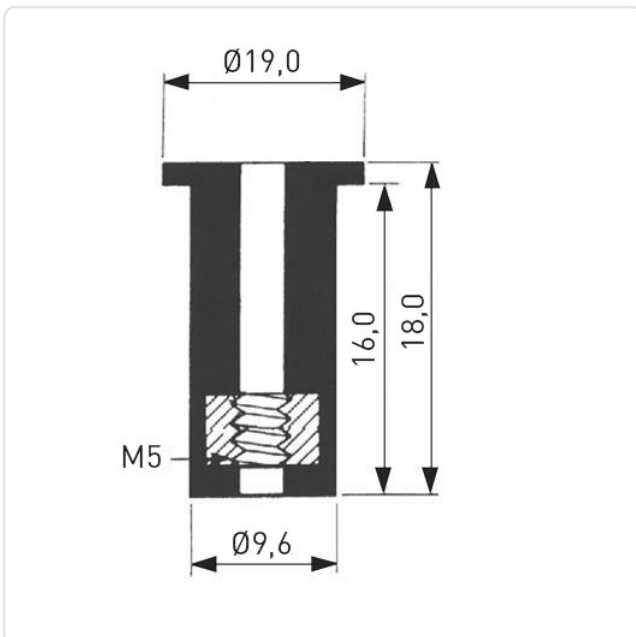

Article datasheet

Blind Nut M5 Panel Thk. Range 0.8-5.8mm Neoprene black

Article-No.: 002.13.153

Image may be similar

AF / OD [mm]:	19
Color:	Black
Height [mm]:	18
Material:	CR - Polychloroprene
Material Group:	Plastic
Mounting Hole [mm]:	10
Panel Thickness Range [mm]:	0,8-5,8
Thread Size:	M5
Weight:	2.55g
Conformities:	  

You can find all information on the web on our article detail page

[Blind Nut M5 Panel Thk. Range 0.8-5.8mm Neoprene black](#)

Would you like individual advice?

We look forward to your email to products@ettinger.de.