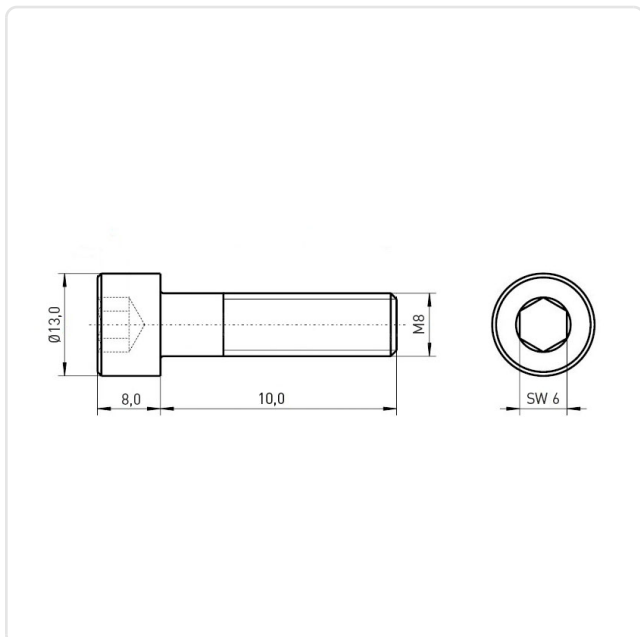

Article datasheet

Socket Head Screw ISO4762 M8x10 Polyamide 6.6 Natural Hexagon

Article-No.: 001.48.2010

Image may be similar

Actuator Size:	Hexagon Socket Hex6
Color:	Natural
DIN/ISO:	ISO4762
Drive Type:	Hexagon Socket
Head Diameter [mm]:	13
Head Height [mm]:	8
Head Shape:	Cheese Head
Length [mm]:	10
Material:	PA 6.6
Material Group:	Plastic
Thread Size:	M8
Weight:	1.37g
Conformities:	

You can find all information on the web on our article detail page

[Socket Head Screw ISO4762 M8x10 Polyamide 6.6 Natural Hexagon](#)

Would you like individual advice?

We look forward to your email to products@ettinger.de.