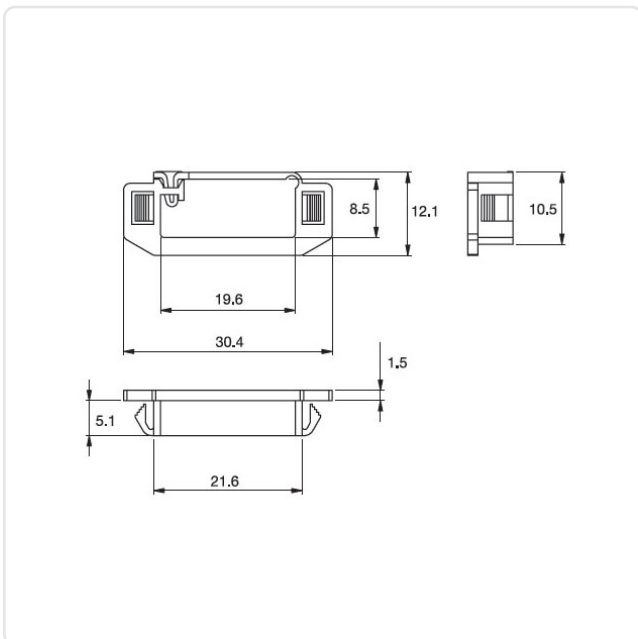

Article datasheet

Edge Wire Saddle 31x19/25/0.5-1.6mm PA66,natural/UL94-V2 E70062

Article-No.: 072.78.976

Image may be similar

Bundle Diameter [mm]: 9,0-10,0
 Color: Natural
 Height [mm]: 12
 Material: PA 6.6
 Material Group: Plastic
 Model: Folding
 Panel Thickness [mm]: 0.5-1.6mm
 Width [mm]: 30
 Weight: 0.35g
 Conformities:

You can find all information on the web on our article detail page

[Edge Wire Saddle 31x19/25/0.5-1.6mm PA66,natural/UL94-V2 E70062](#)

Would you like individual advice?

We look forward to your email to products@ettinger.de.