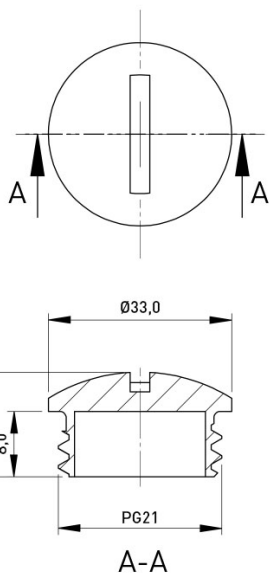

Would you like individual advice?

We look forward to your email to products@ettinger.de.

Subject to change and errors.