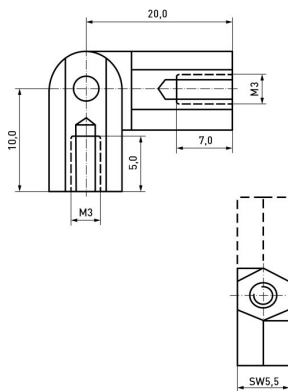

Data Sheet

Hinged-Standoffs M3/SW5,5x30-10/20 Brass nickel-pl.

Part No.: 005.23.313

Image for illustrative purposes only.

Material :	Brass
Special Features :	0043363101Gew.Teil
Leg Length 2 [mm] :	20
Length [mm] :	30
Model :	Female/Female
Material Group :	Brass
Thread 1 Size :	M3
Thread 2 Size :	M3
Leg Length 1 [mm] :	10
Finish :	Nickel-Plated, 3 µm, E1E
Weight per 100 pcs :	535 g
Customs tariff number :	74153300
Conformities :	